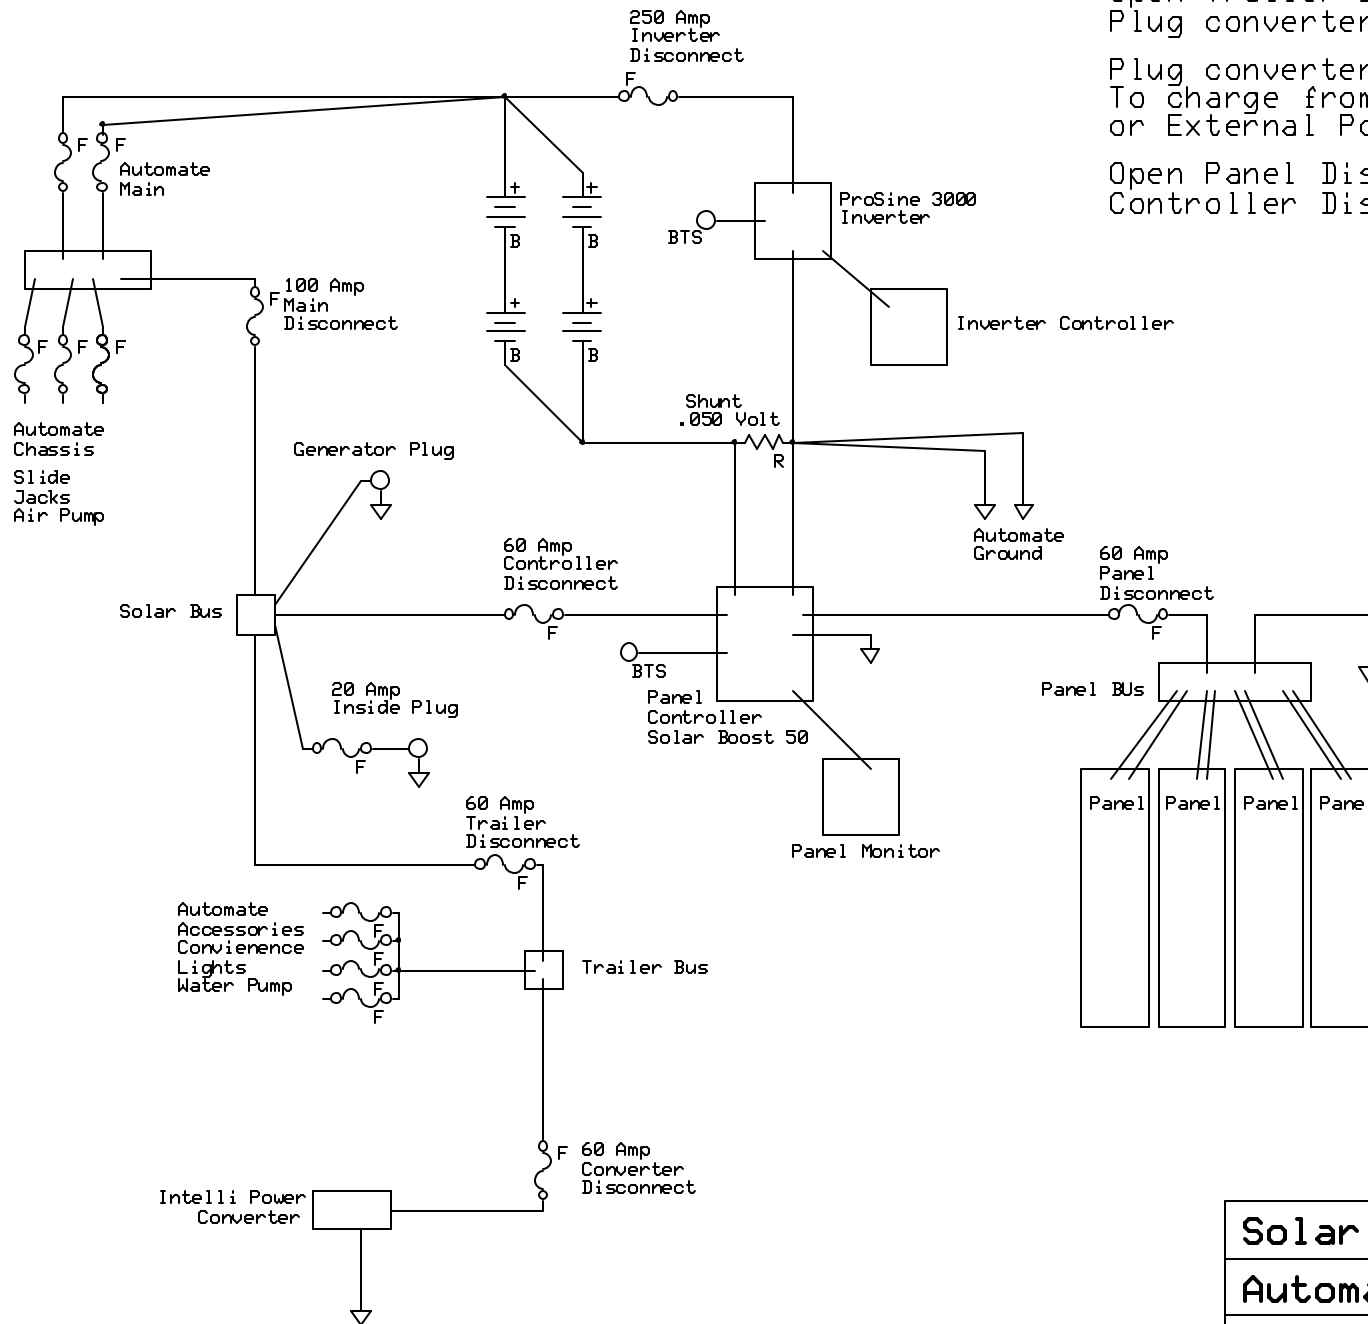

Open Trailer Disconnect to Equalize
 Plug converter in and turn on breaker
 Plug converter in and turn on breaker
 To charge from Honda Generator
 or External Power
 Open Panel Disconnect and
 Controller Disconnect to turn off panels

Solar 12 Volt System		
Automate 38		
Stanley Miller	Rev 1.0 02/14/03	Overview